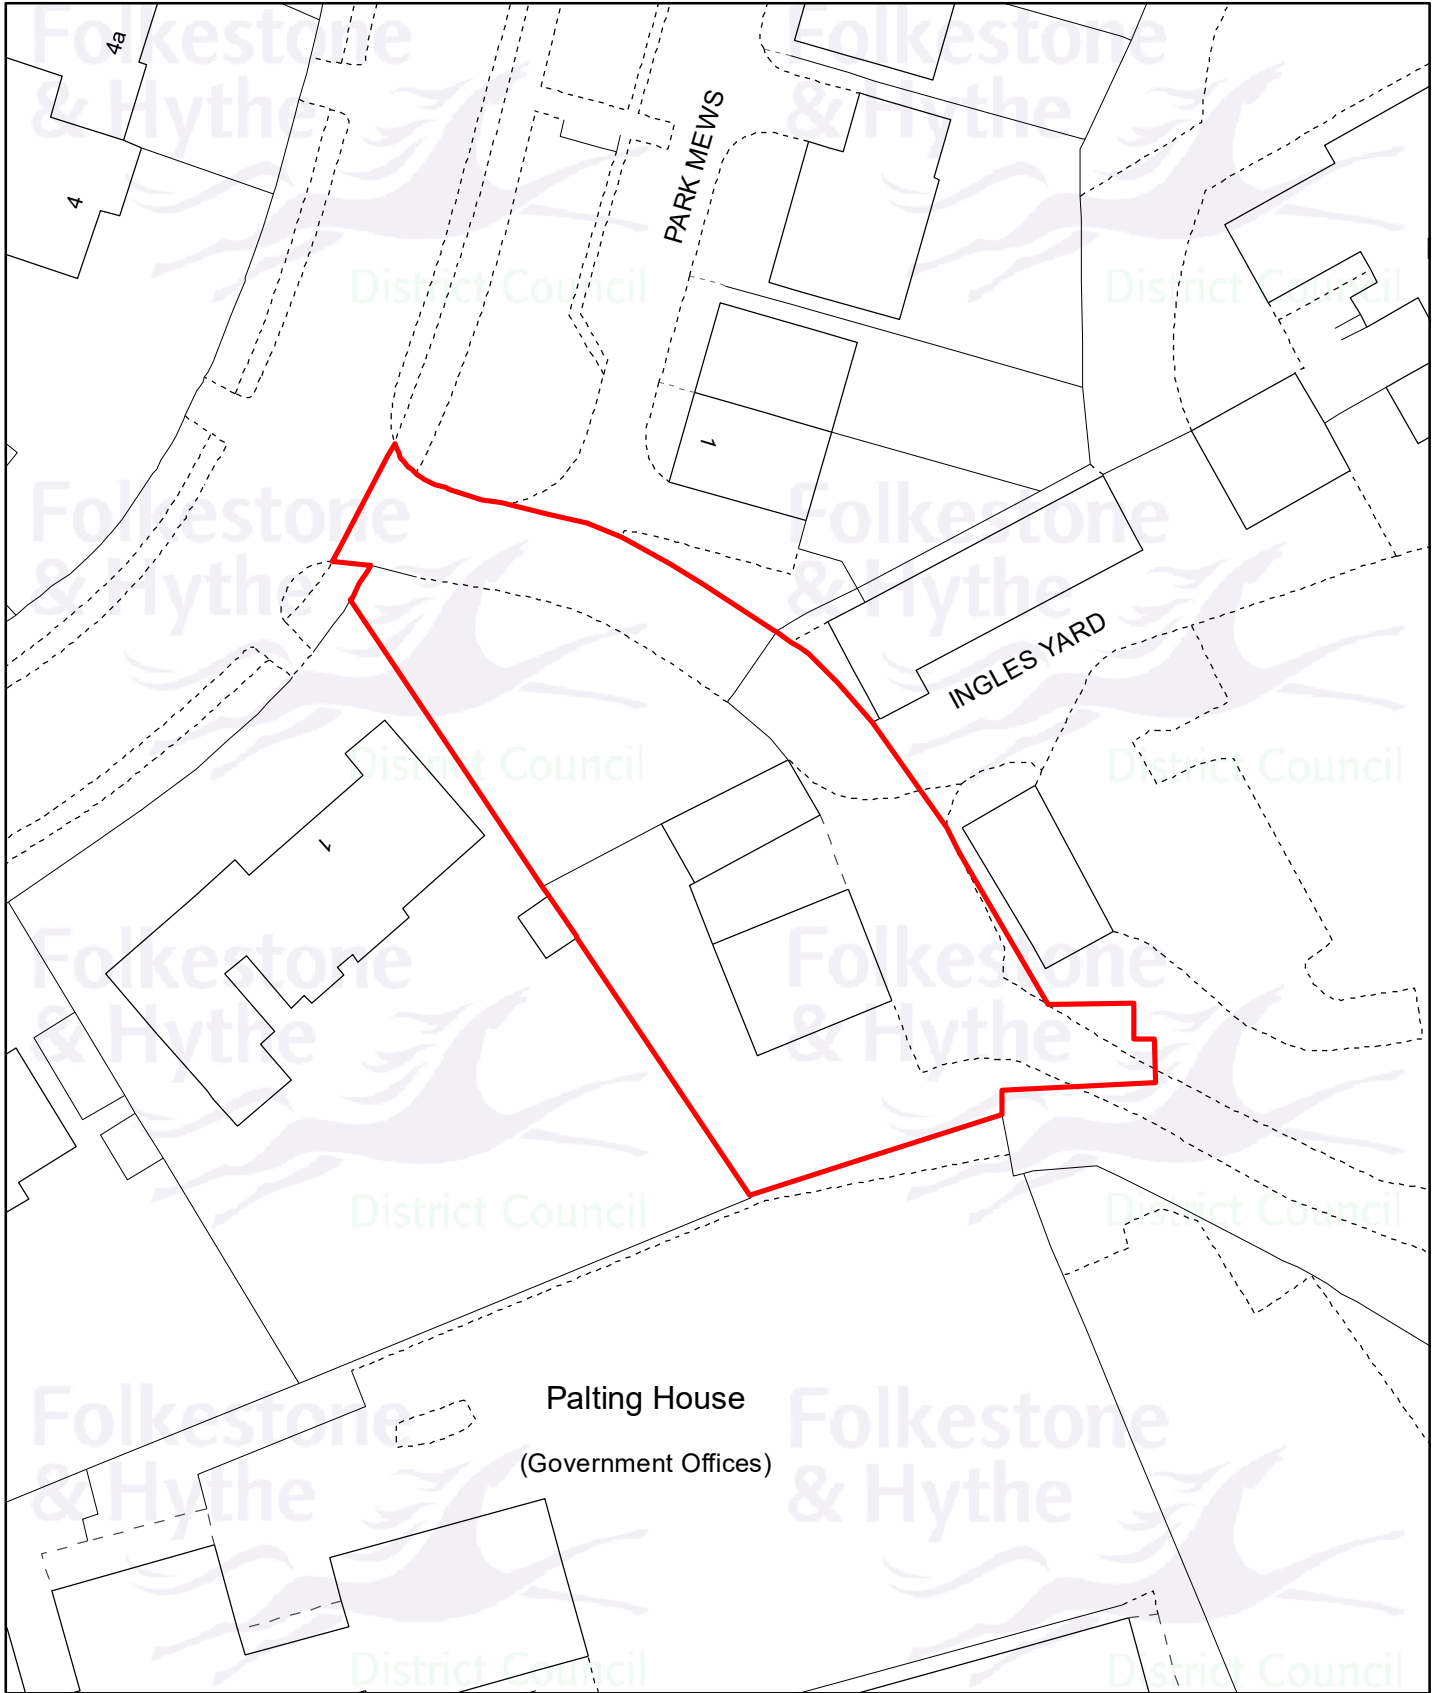

# 22/0100/FH - Ingles Yard, Jointon Road, Folkestone

Drawn date:  
10 Mar 2023

Drawn by:  
Brian Harper

Drawing ref.:  
2135/COM/TG

Contains Ordnance Survey data  
© Crown copyright and database right  
Folkestone & Hythe District Council 100019677 - 2023

Drawn at 1:500 on A4